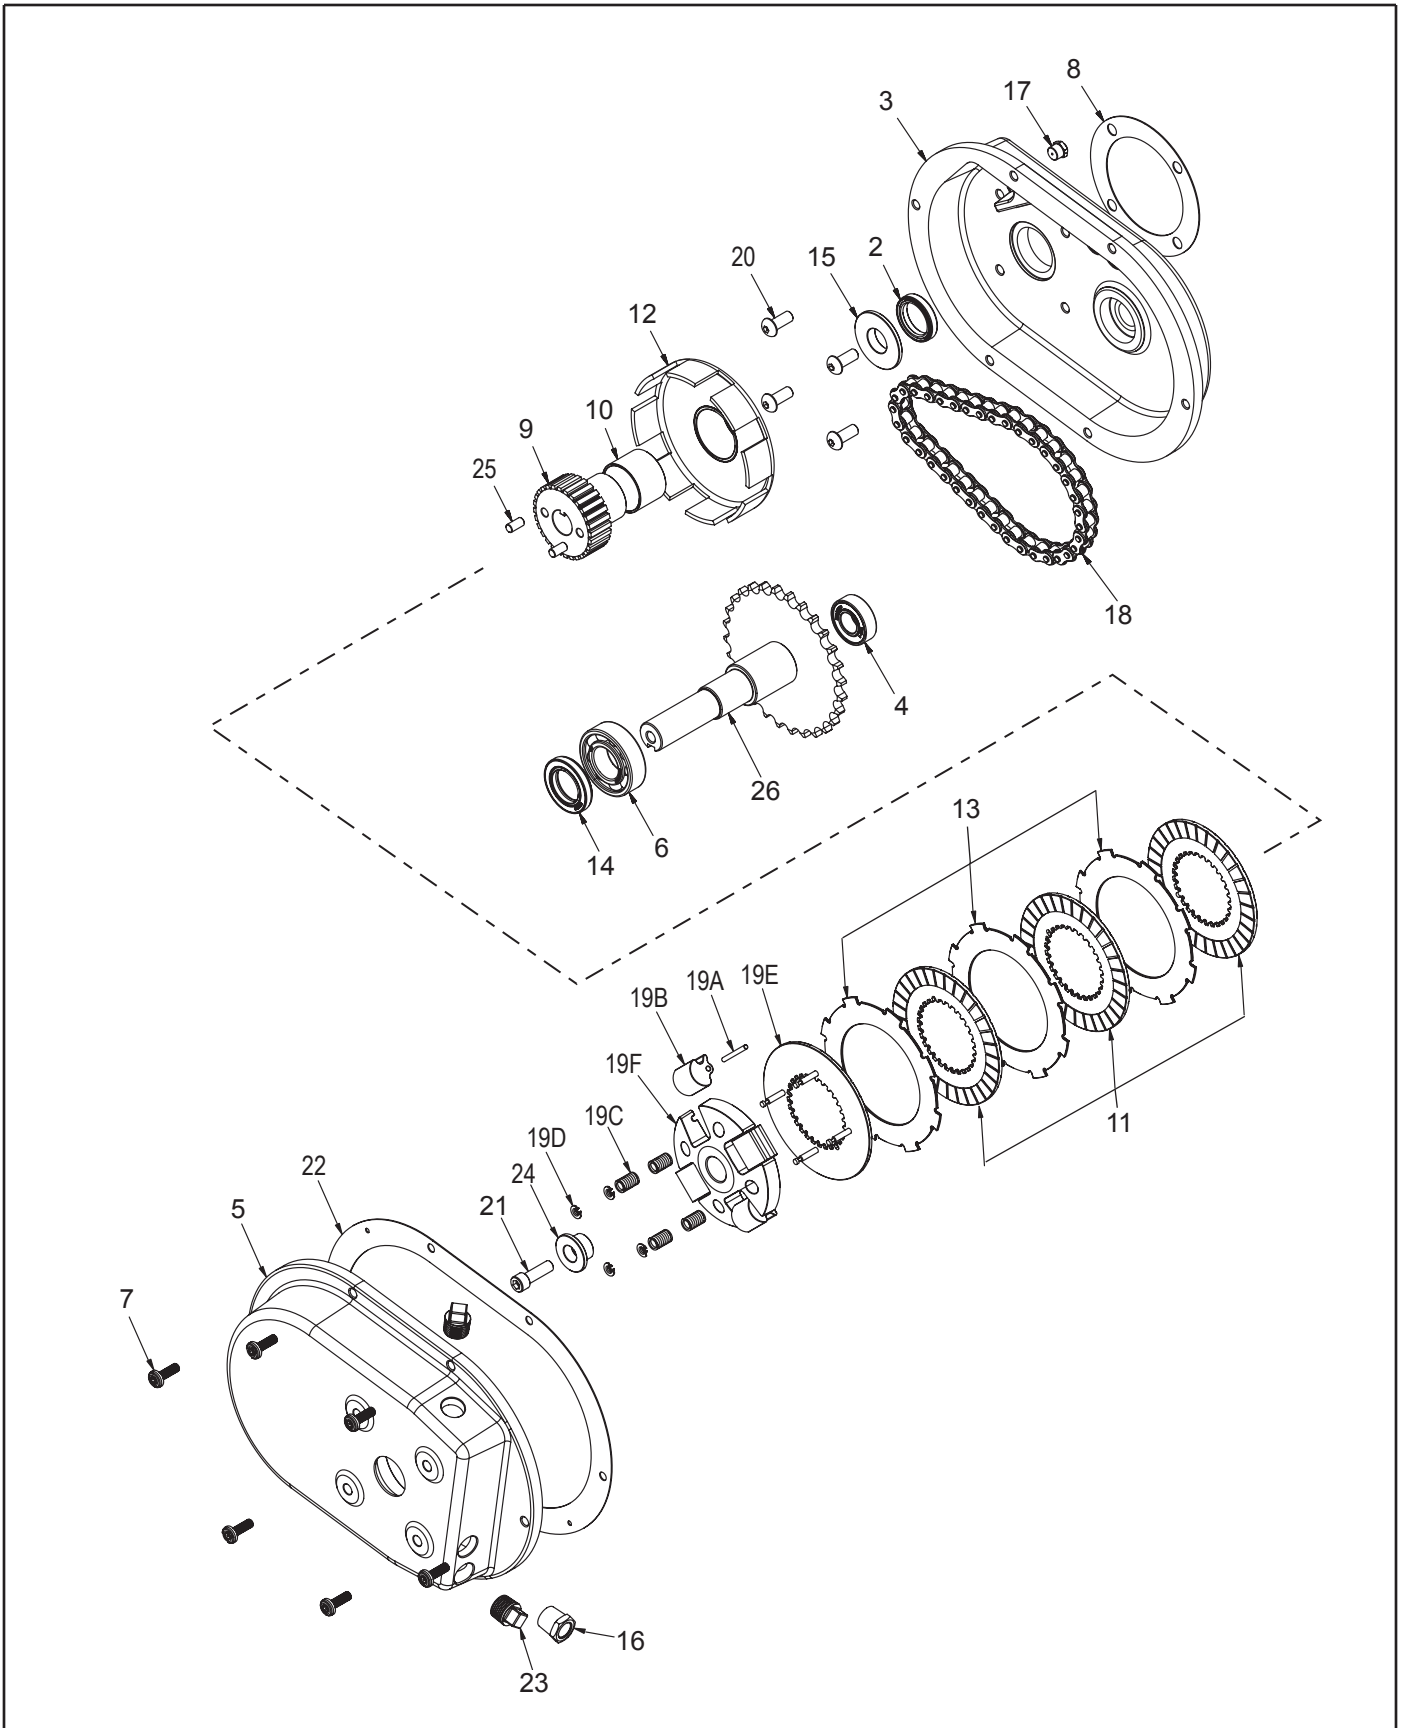

PARTS MANUAL

Reduction Units

PRELIMINARY

PUB-EP
Rev. 10/04

Robin America, Inc.

940 Lively Blvd. • Wood Dale, IL 60191 • Phone: 630-350-8200 • Fax: 630-350-8212
e-mail: sales@robinamerica.com • www.robinsubaru.com

© Copyright 2004 Robin America, Inc.

GROUP INDEX

Name	Page
2:1 CLUTCH REDUCTIONS	
142T-EX-3 For use on EX13,17 and EX21	4
143T-EX-3 For use on EX27	6
143T-EH-4 For use on EH36, 41	8
6:1 GEAR REDUCTIONS	
140T-EX For use on EX13, 17 and EX21	10
141T-EX For use on EX27	12
141T-EH For use on EH36, 41	14