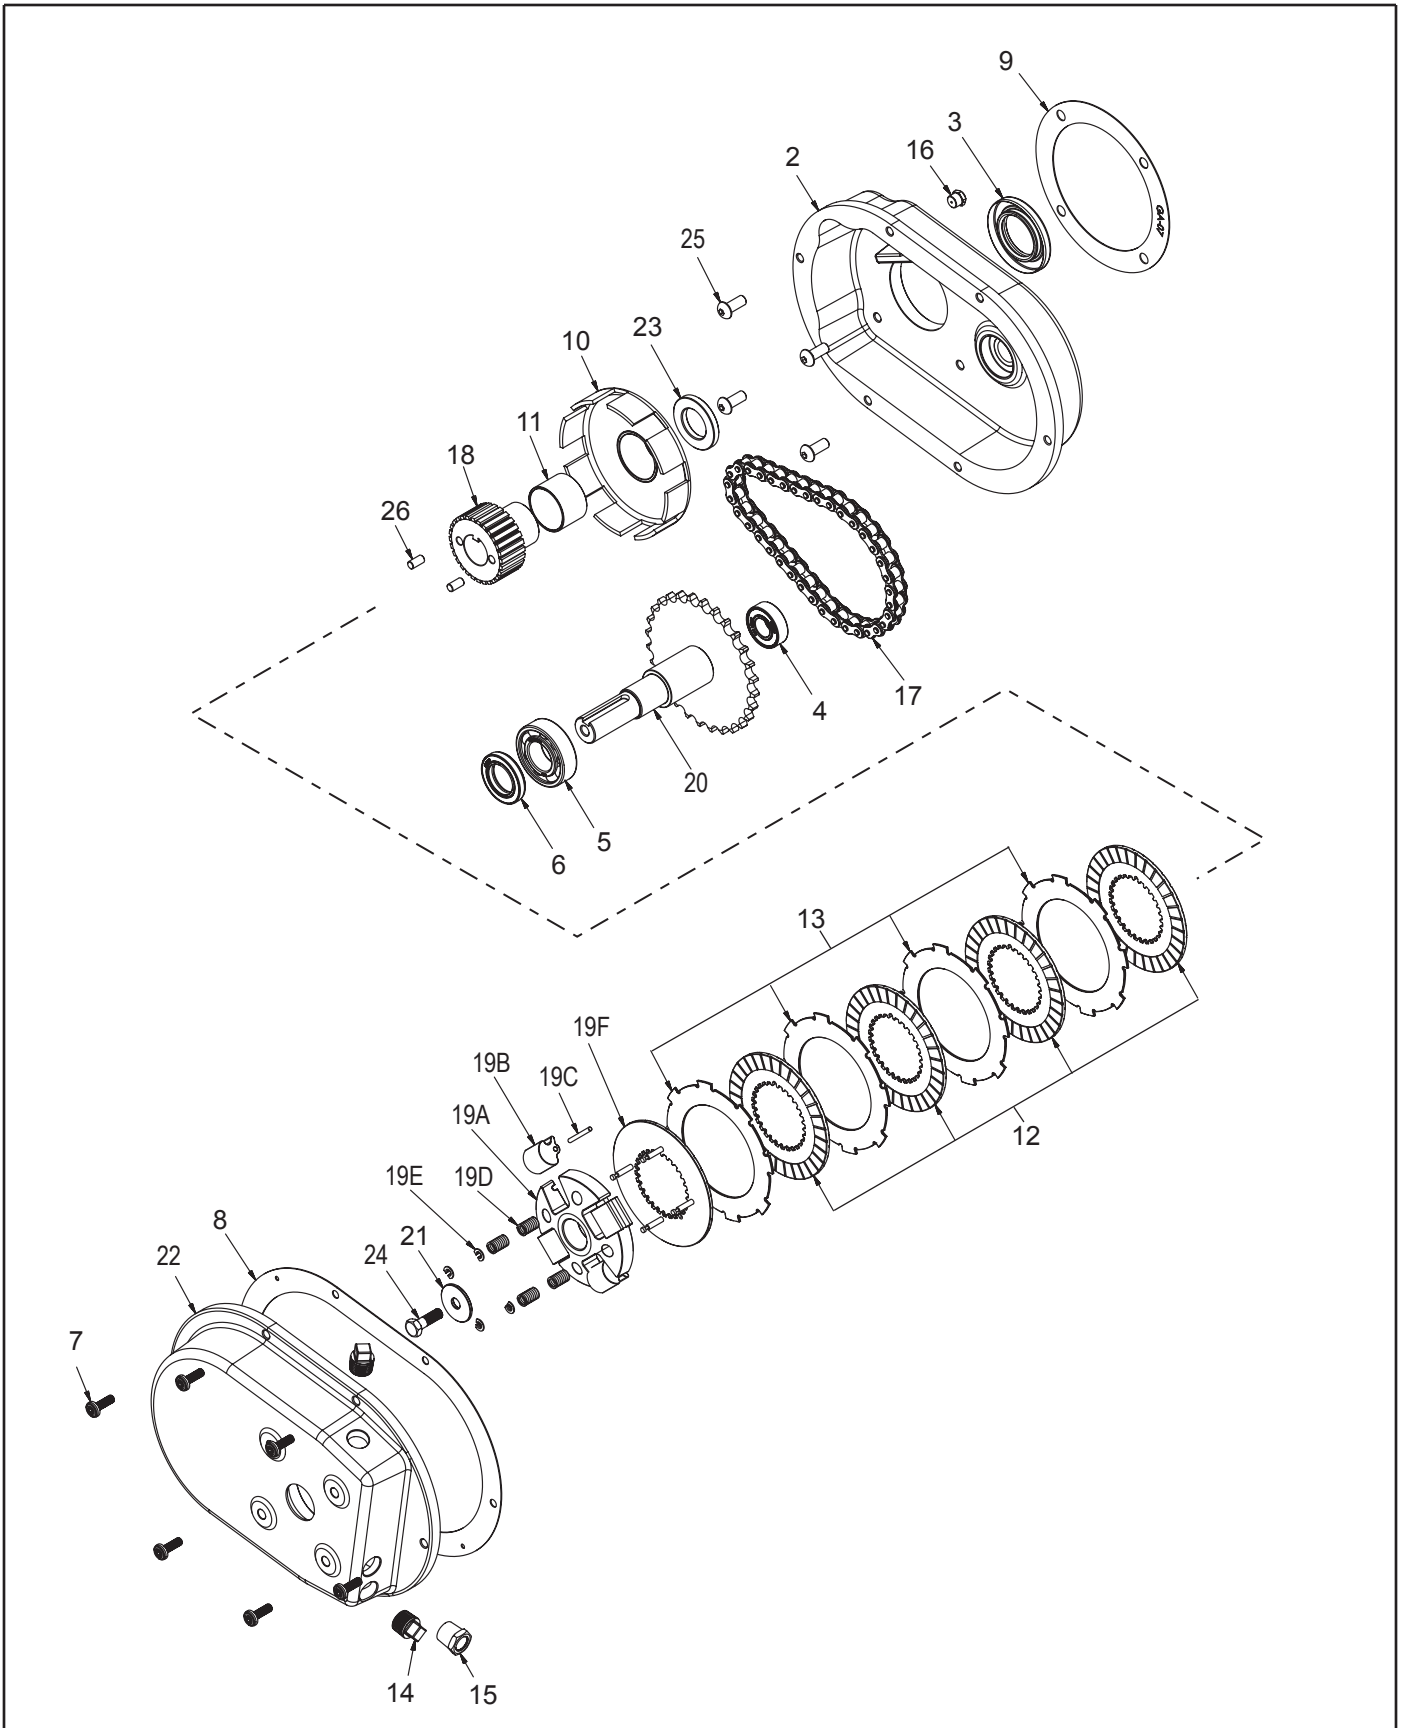

PARTS MANUAL

Reduction Units

PRELIMINARY

PUB-EP
Rev. 10/04

Robin America, Inc.

940 Lively Blvd. • Wood Dale, IL 60191 • Phone: 630-350-8200 • Fax: 630-350-8212
e-mail: sales@robinamerica.com • www.robinsubaru.com

© Copyright 2004 Robin America, Inc.

GROUP INDEX

Name	Page
2:1 CLUTCH REDUCTIONS	
142T-EX-3 For use on EX13,17 and EX21	4
143T-EX-3 For use on EX27	6
143T-EH-4 For use on EH36, 41	8
6:1 GEAR REDUCTIONS	
140T-EX For use on EX13, 17 and EX21	10
141T-EX For use on EX27	12
141T-EH For use on EH36, 41	14