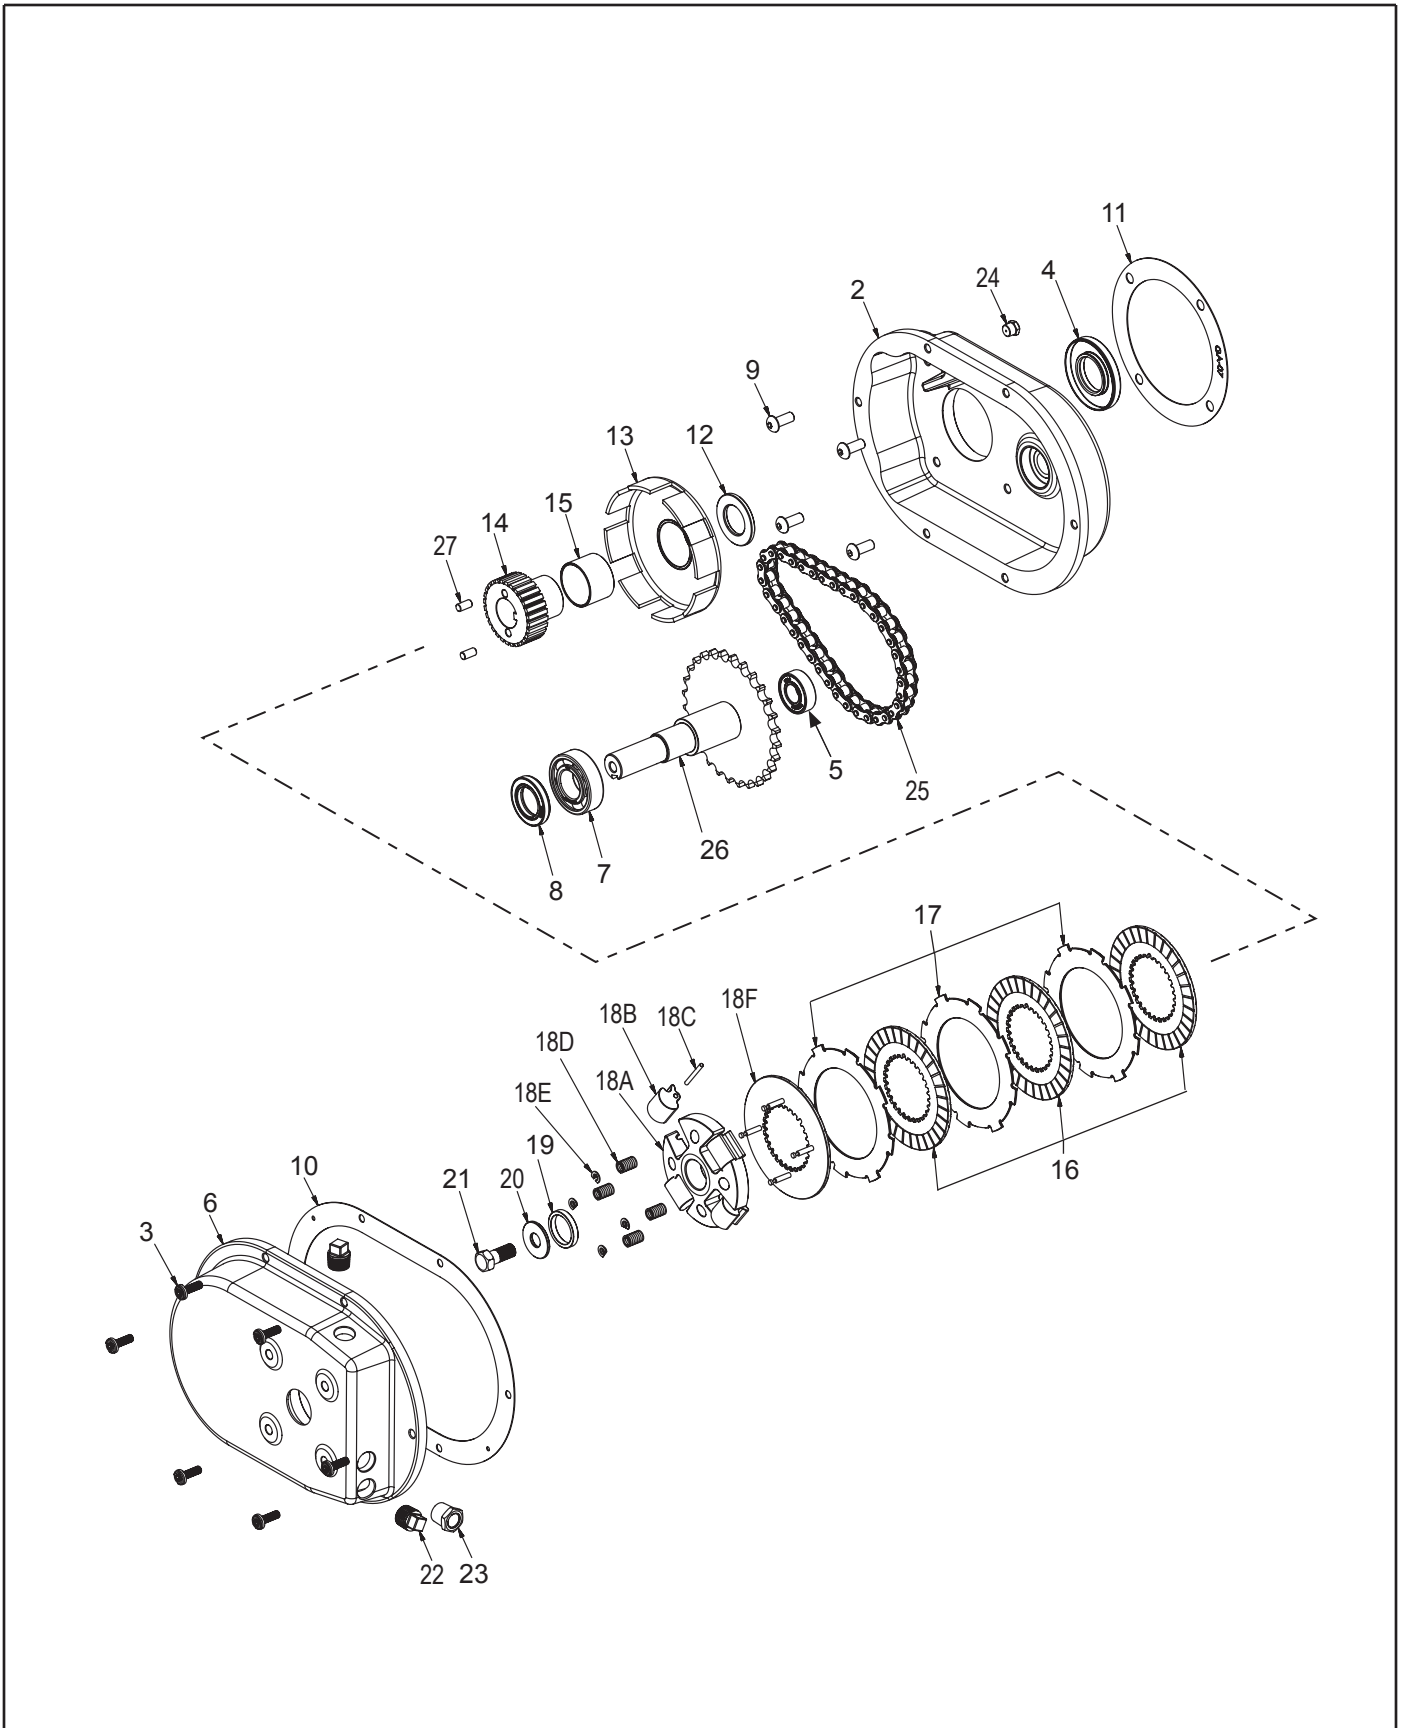

PARTS MANUAL

Reduction Units

PRELIMINARY

PUB-EP
Rev. 10/04

Robin America, Inc.

940 Lively Blvd. • Wood Dale, IL 60191 • Phone: 630-350-8200 • Fax: 630-350-8212
e-mail: sales@robinamerica.com • www.robinsubaru.com

© Copyright 2004 Robin America, Inc.

GROUP INDEX

Name	Page
2:1 CLUTCH REDUCTIONS	
142T-EX-3 For use on EX13,17 and EX21	4
143T-EX-3 For use on EX27	6
143T-EH-4 For use on EH36, 41	8
6:1 GEAR REDUCTIONS	
140T-EX For use on EX13, 17 and EX21	10
141T-EX For use on EX27	12
141T-EH For use on EH36, 41	14