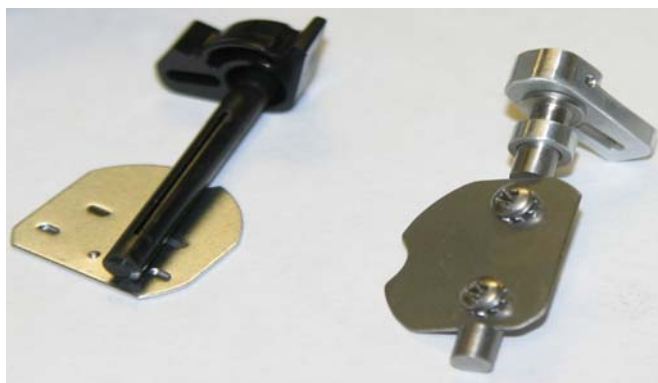

A Division of J&J Amusements, Inc.

Heavy Duty FPX  
Steel Choke Sets  
Eliminate broken choke valves

Replace your plastic choke sets with  
stronger steel units.

Choke Stop  
To prevent choke lever from closing  
during operations.

Choke Stops

Part #	Qty Needed	Description	FPX Price
20900170METAL	1	Choke Set, GX270 & GX240 (Metal Type) FPX	\$ 29.95ea
1-61-0011	2	Bracket, Choke Stop	\$ 3.59 ea
RAAP-404	2	Rivet, 1/8 x 1/4 Pop N Alum	\$ .12 ea