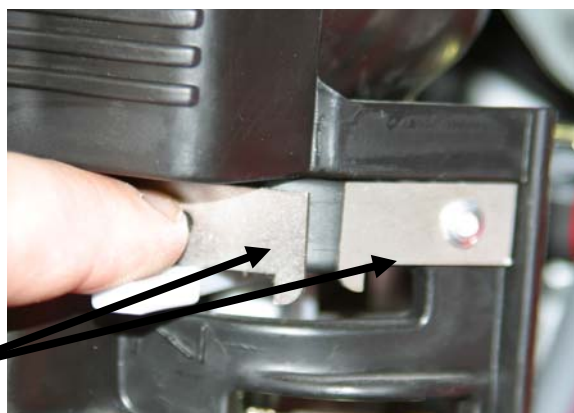

A Division of J&J Amusements, Inc.

Heavy Duty FPX  
Steel Choke Sets  
Eliminate broken choke valves

Replace your plastic choke sets with  
stronger steel units.

Choke Stop  
To prevent choke lever from closing  
during operations.